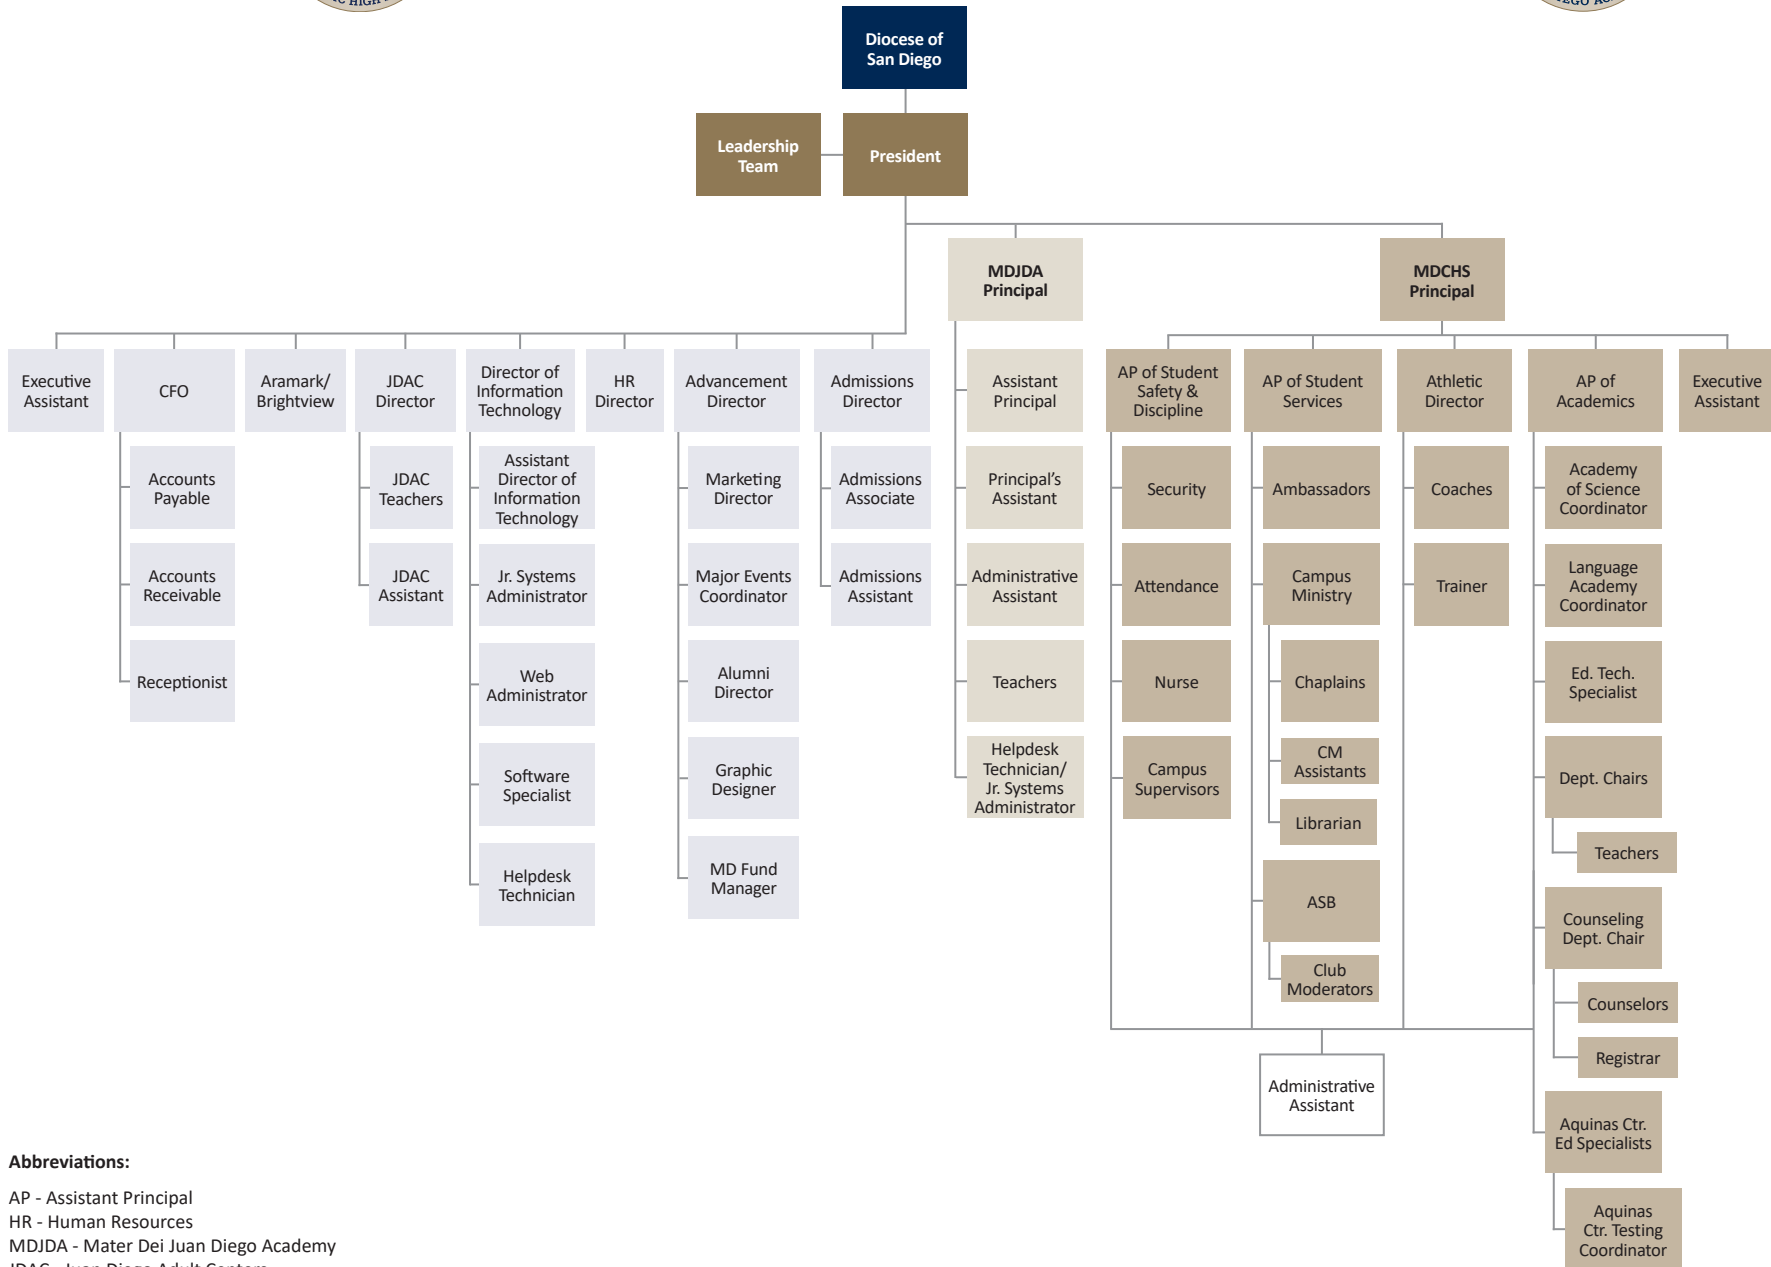

MATER DEI ORGANIZATIONAL CHART

Abbreviations:

- AP - Assistant Principal
- HR - Human Resources
- MDJDA - Mater Dei Juan Diego Academy
- JDAC - Juan Diego Adult Centers
- MDCHS - Mater Dei Catholic High School